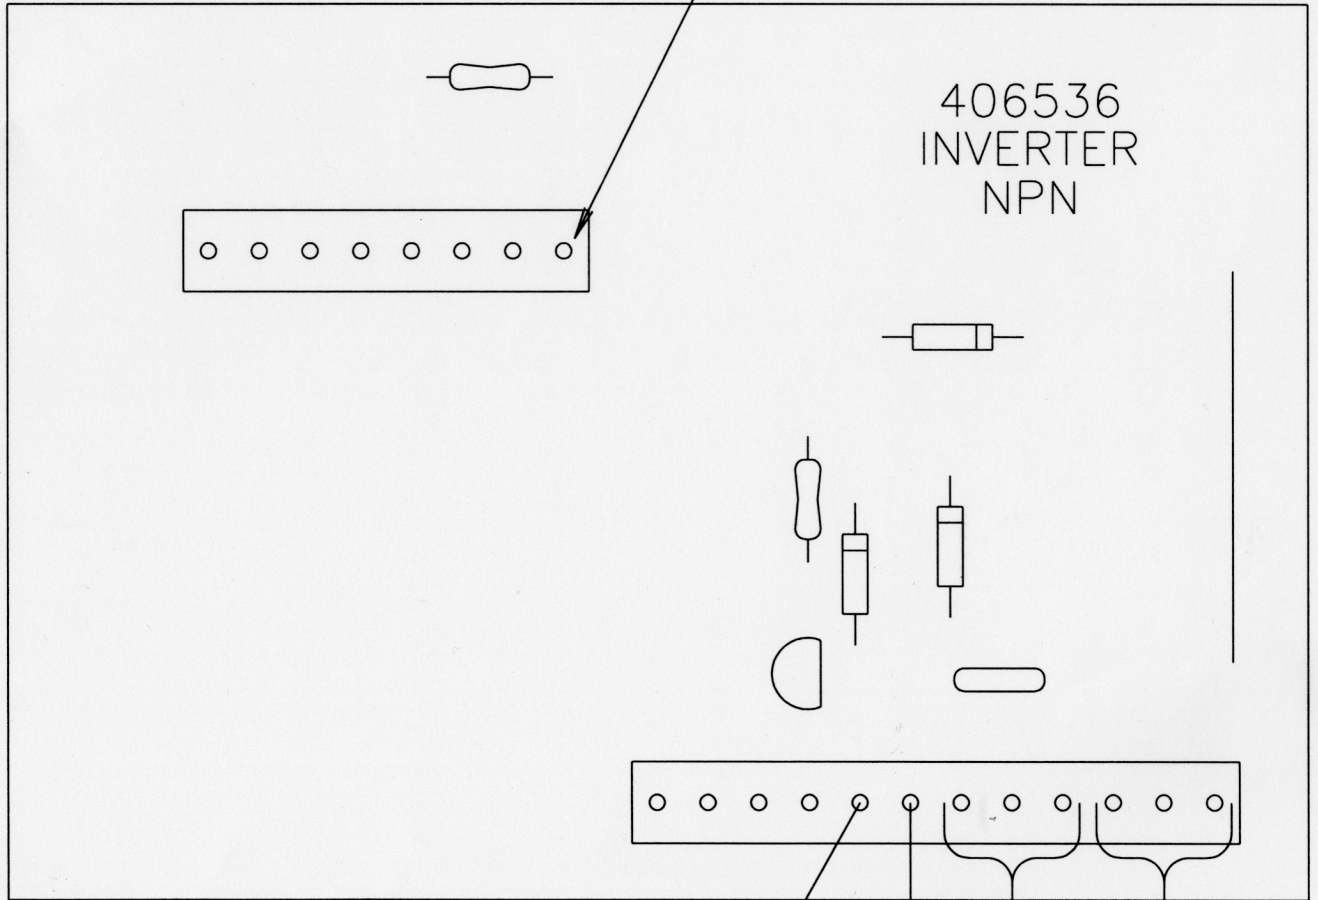

# WIRING INFORMATION

## # 406536 NPN INVERTER

POSITIVE INPUT

406536  
INVERTER  
NPN

OUTPUT  
NEG

ORGAN  
POS

NO  
CONN.

ORGAN  
NEG.